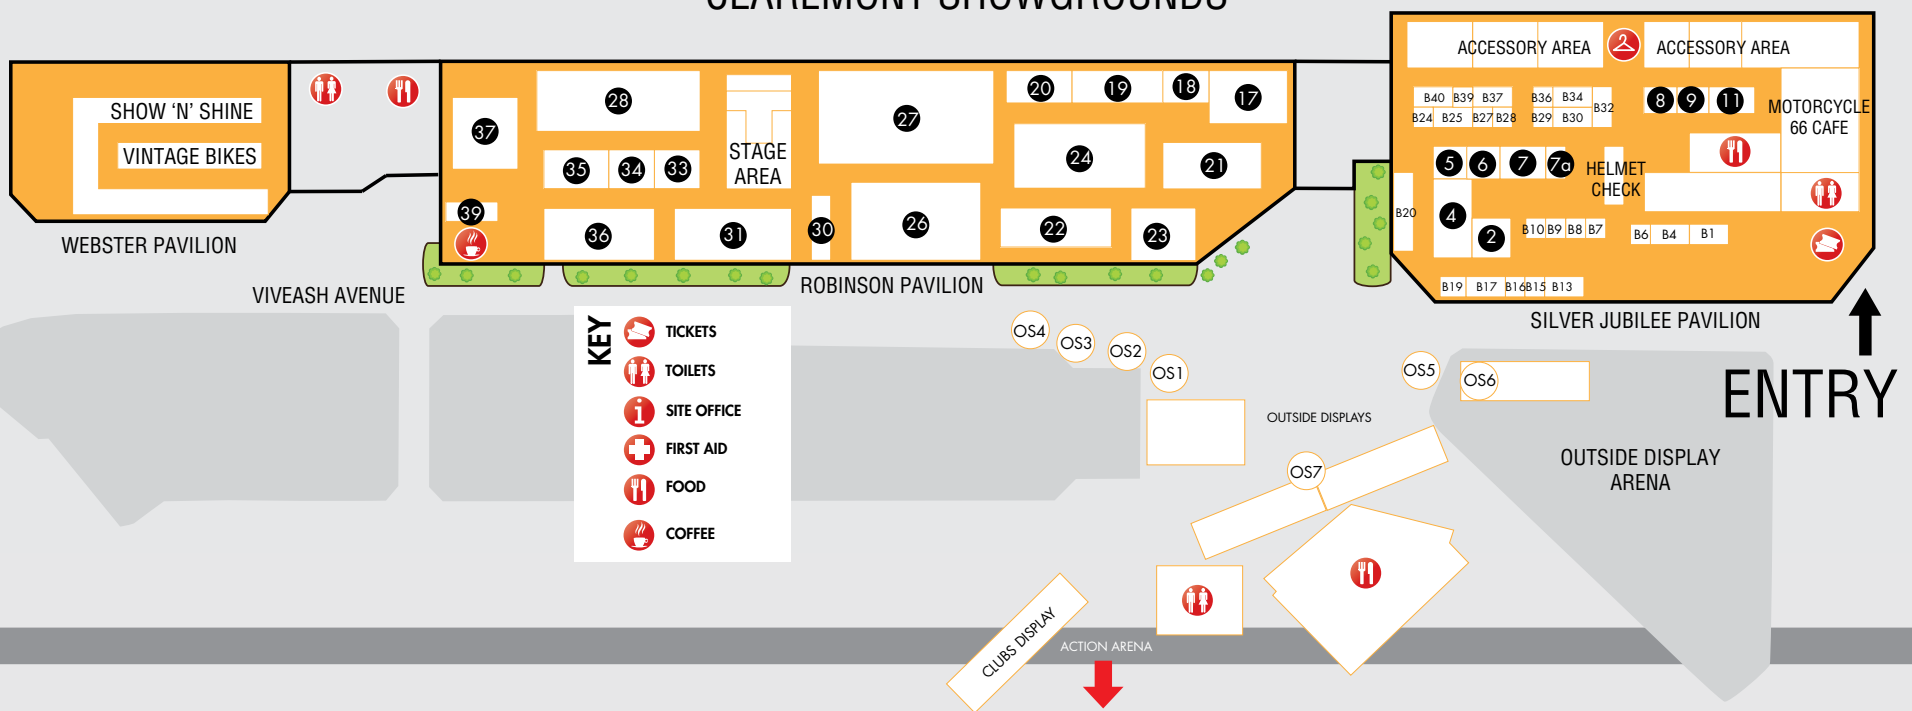

PERTH MOTORCYCLE AND SCOOTER SHOW

2015 SHOW MAP & EXHIBITOR LIST

30 OCTOBER - 1 NOVEMBER 2015 | CLAREMONT SHOWGROUNDS

GRAYLANDS ROAD

CLAREMONT SHOWGROUNDS

BIKE ACCESSORIES

STAND

Andy Strapz	F4
Auto Classic Motorcycles	F23
Bagger Tricks Custom Cycles	B17
Helmet House	B20
Kriega	B19
Motorcycle Panel and Paint	F39
Noiseguard	B10
Ozwest Wears	B16
Protec Hearing	B7
S100 Australia + Rollaway	F6
Motorcycle Mover (Ramm)	
Scooter Shop Fremantle	F35

NEW BIKES

STAND

T.C. Custom Bikes	F2
Savage Motorcycles/Seadoo	F31
Sport and Leisure	
66 Motorcycles	Motorcycle 66 Café
Auto Classic Motorcycles	F23
Ducati Australia	F21
& New Zealand	
Harley Davidson Australia	OS7
Honda Australia	F28
JCS Motorcycles - Triumph	F30
Kawasaki	F36
KTM AUSTRALIA	F24
Mean Machines Australia	Show & Shine
Norton	F40
Savage Motorcycles	F7
Sherco	F18
Suzuki Australia	F26
Urban Moto Imports	F22
Yamaha Motor Australia Pty Ltd	F27

OTHER CONTINUED

STAND

WA Junior Motorcross	Clubs Display Area
WA Women Motorcycle Riders (WAWMR) Inc	OS2
Webuyyourbike.com.au	B39
West Coast Motorcycle Hire	F33
Westside Customs	F34

TRAVEL & CLOTHING

STAND

Tickets available online or at the gate. Catch the train to the show or carparking at Claremont Showgrounds is \$5.

MOTORCYCLE PARKING IS FREE!